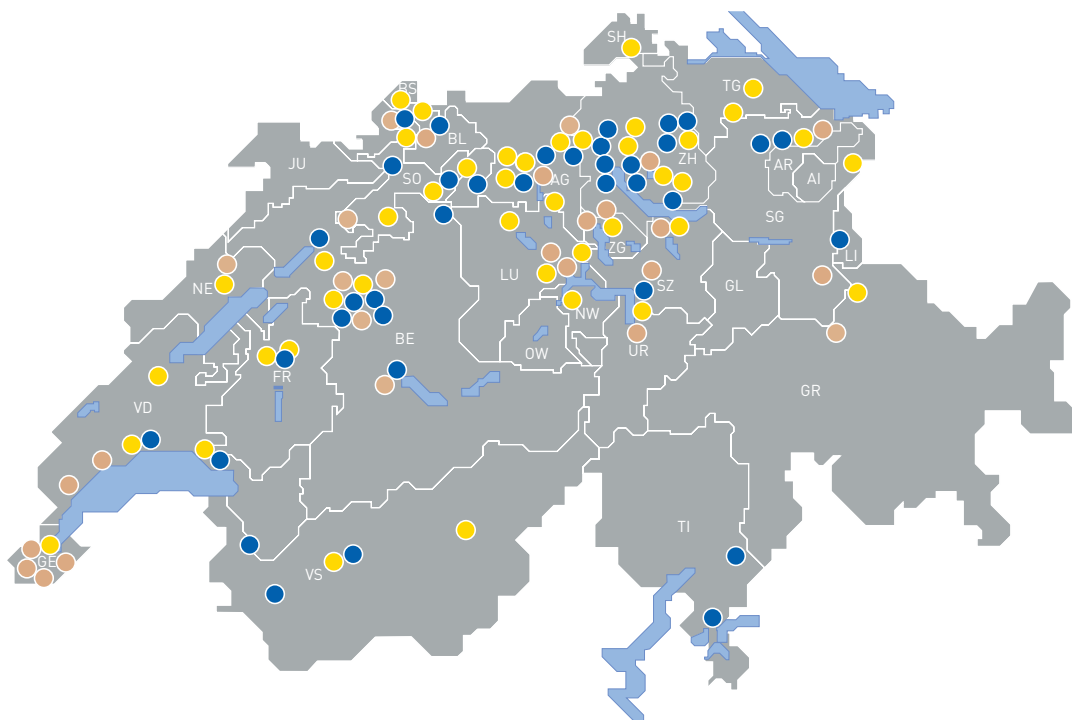

## CONTITRADE SCHWEIZ AG unser Netzwerk / notre réseau

- Adam Touring
- Pneu Egger
- Fleet Partner

Swiss car service and tire experts with the brands

Swiss car service and tire experts with the brands